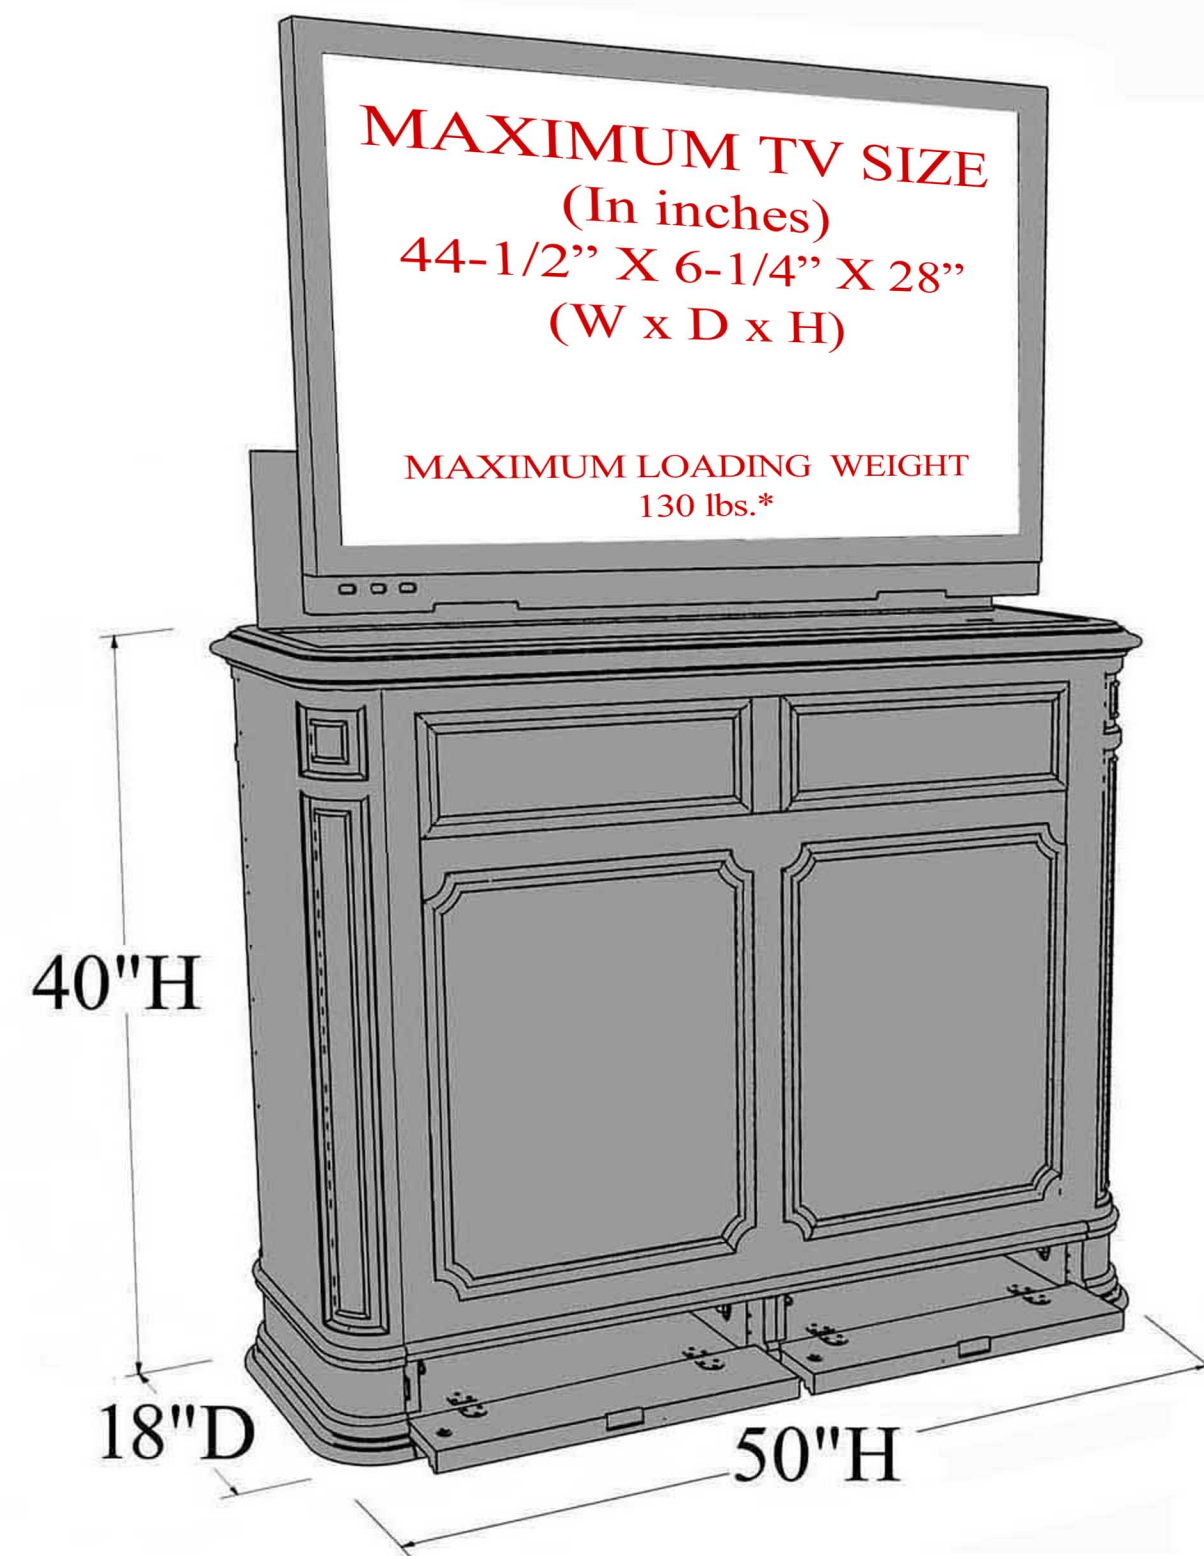

CRP-4471

PLASMA CONSOLE (FOOT OF THE BED UNIT)

LIFT FEATURES:

- *Fully assembled.
- *1 year in home parts and labor warranty.
- *Radio Frequency Remote.
- *Universal TV mounting bracket included.
- *Auto reversing safety mechanism.
- *Heavy duty rack and pinion drive system.
- *Smooth and stable travel.
- *Nearly silent operation.
- *Welded steel construction.
- *Thermal overload protection.
- *Built in wire management.
- *Patent Pending.

CABINET FEATURES:

- *Fully assembled.
- *Built in Infrared Relay System.
- *Select hardwood solids and rare African Mahogany veneers.
- *Multi step stain and scratch resistant finish.
- *Fully ventilated to allow for generous air circulation.