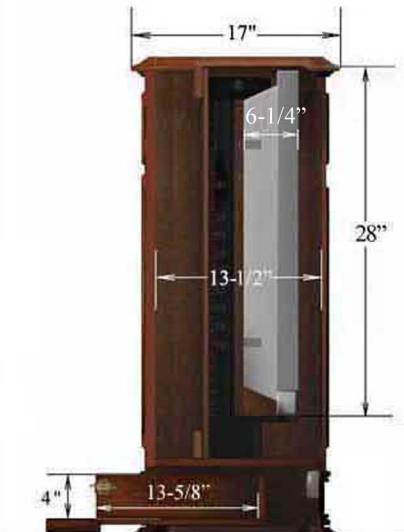

CRP-4471

PLASMA CONSOLE (FOOT OF THE BED UNIT)

LIFT FEATURES:

- *Fully assembled.
- *1 year in home parts and labor warranty.
- *Radio Frequency Remote.
- *Universal TV mounting bracket included.
- *Auto reversing safety mechanism.
- *Heavy duty rack and pinion drive system.
- *Smooth and stable travel.
- *Nearly silent operation.
- *Welded steel construction.
- *Thermal overload protection.
- *Built in wire management.
- *Patent Pending.

PERSPECTIVE (front)

PERSPECTIVE (rear)

PERSPECTIVE (front closed)

Infrared relay system provides a window from your handheld remotes to your TV and audio components even though they are concealed inside the cabinet. No programming required!

TOP VIEW (closed)

TOP VIEW (open)

SIDE SECTION

REAR VIEW

FRONT VIEW (closed)

FRONT VIEW (open)

SIDE VIEW (open)